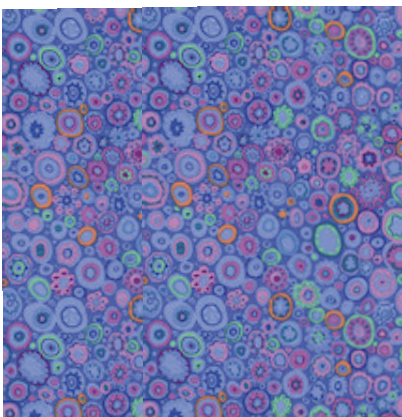

# My KFMQ Quilt Swatches

DARK SET 1 NOTES:

LAKE BLOSSOMS RED

---

---

---

---

---

MILLEFIORE ORANGE

---

---

---

---

---

ROMAN GLASS LEAFY

---

---

---

---

---

PAPERWEIGHT BLUE

---

---

---

ROMAN GLASS RED

---

---

---

---

---

ROMAN GLASS GOLD

---