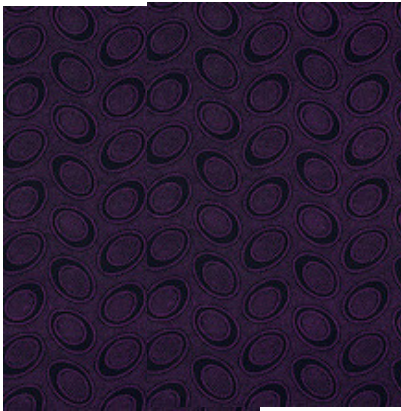

# My KFMQ Quilt Swatches

DARK SET 1 NOTES:

LAKE BLOSSOMS RED

---

---

---

---

---

# My KFMQ Quilt Swatches

DARK SET 2 NOTES:

LAKE BLOSSOMS BLACK

---

---

---

---

---