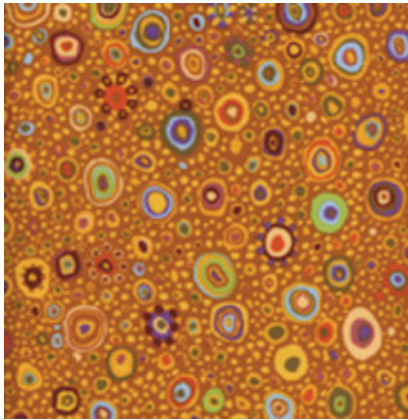

# My KFMQ Quilt Swatches

DARK SET 3 NOTES:

MILLEFIORE BLUE

---

---

---

---

---

ROMAN GLASS RED

---

---

---

---

---

ROMAN GLASS GOLD

---