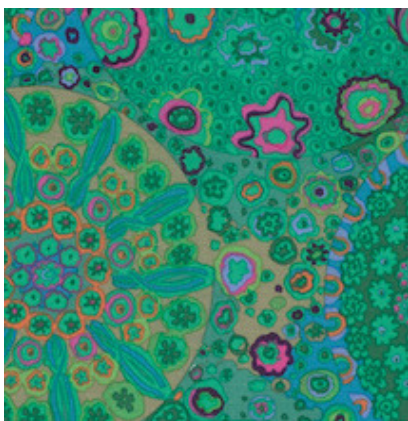

MILLEFIORE JADE