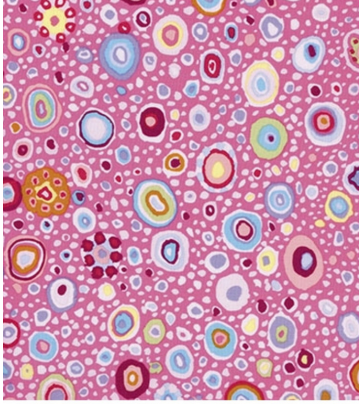

My KFMQ Quilt Swatches

PASTEL SET 1 NOTES:

ROMAN GLASS PINK

LOTUS LEAF JADE

SPOT CHINA BLUE

ROLLED PAPER YELLOW

My KFMQ Quilt Swatches

PASTEL SET 2 NOTES:

SPOT PEACH

JUPITER JADE

END PAPERS YELLOW

SPOT LAVENDER

My KFMQ Quilt Swatches

PASTEL SET 3 NOTES:

DREAM MOSS

ABORIGINAL DOT CANTALOUPE

END PAPERS MELLON

ABORIGINAL DOT WATER
