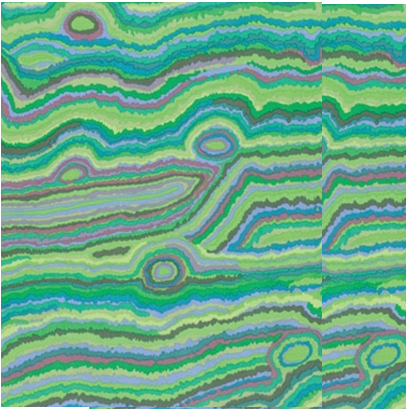

My KFMQ Quilt Swatches

PASTEL SET 1 NOTES:

ROMAN GLASS PINK

LOTUS LEAF JADE

SPOT CHINA BLUE

ROLLED PAPER YELLOW

My KFMQ Quilt Swatches

PASTEL SET 2 NOTES:

SPOT PEACH

JUPITER JADE

END PAPERS YELLOW

SPOT LAVENDER

My KFMQ Quilt Swatches

PASTEL SET 3 NOTES:

DREAM MOSS

ABORIGINAL DOT CANTALOUPE

END PAPERS MELLON

ABORIGINAL DOT WATER
