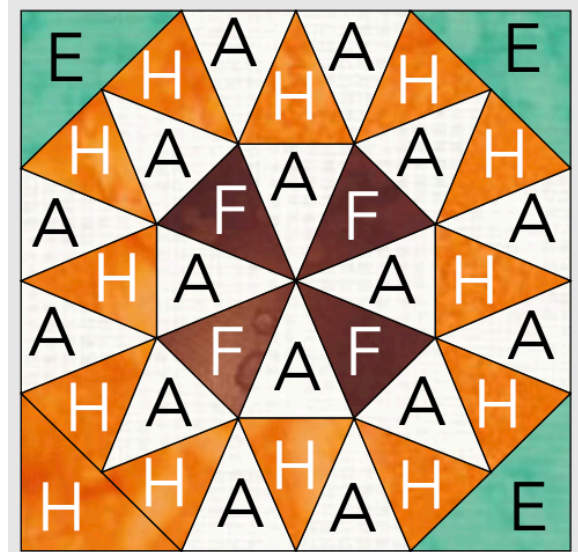

The Petting Fabric Modern Mystery Month 2 Attachment

BLOCK E

Black Background

G's in this Block = fabric G2

All F fabrics = F1

White Background

The center light F = F2

All other F fabrics = F1

BLOCK F

The center light F = F2

All other F fabrics = F1

BLOCK H

BLOCK G

White background

3 & 9 O'clock C fabrics" = C1

Black background

3 & 9 O'clock C fabrics" = C5

White background

3 & 6 O'clock C fabrics" = C1

4 & 5 O'clock C fabrics" = C4

Black background

3 & 6 O'clock C fabrics" = C5

4 & 5 O'clock C fabrics" = C3

All F fabrics = F1