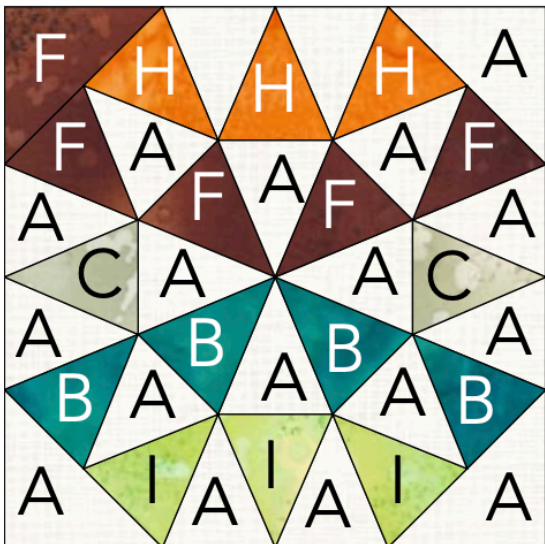

The Petting Fabric Modern Mystery Month 2 Attachment

BLOCK E

Black Background

G's in this Block = fabric G2

All F fabrics = F1

White Background

The center light F = F2

All other F fabrics = F1

BLOCK F

The center light F = F2

All other F fabrics = F1

BLOCK H

BLOCK G

White background

3 & 9 O'clock C fabrics" = C1

Black background

3 & 9 O'clock C fabrics" = C5

White background

3 & 6 O'clock C fabrics" = C1

4 & 5 O'clock C fabrics" = C4

Black background

3 & 6 O'clock C fabrics" = C5

4 & 5 O'clock C fabrics" = C3

All F fabrics = F1