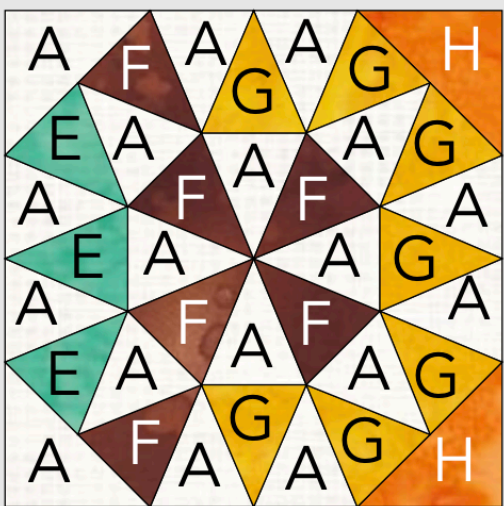

The Petting Fabric Modern Mystery Month 2 Attachment

BLOCK E

Black Background

G's in this Block = fabric G2

All F fabrics = F1

White Background

The center light F = F2

All other F fabrics = F1

BLOCK F

The center light F = F2

All other F fabrics = F1

BLOCK H

BLOCK G

White background

3 & 9 O'clock C fabrics" = C1

Black background

3 & 9 O'clock C fabrics" = C5

White background

3 & 6 O'clock C fabrics" = C1

4 & 5 O'clock C fabrics" = C4

Black background

3 & 6 O'clock C fabrics" = C5

4 & 5 O'clock C fabrics" = C3

All F fabrics = F1