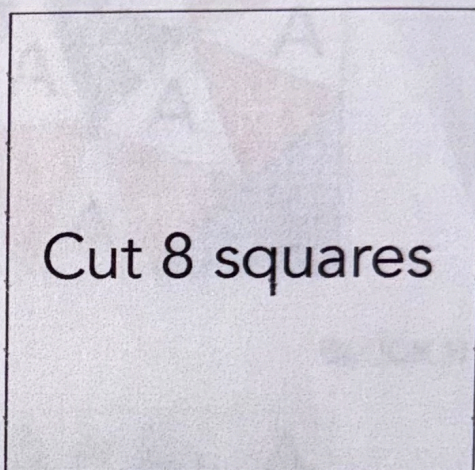

Quarter snow ball block

Plain 12 1/2" x 12 1/2"

3" border

Cut:

- 2 strips, 3 1/2" x 72"
- 2 strips, 3 1/2" x 78 1/2"

Quilt assembly diagram